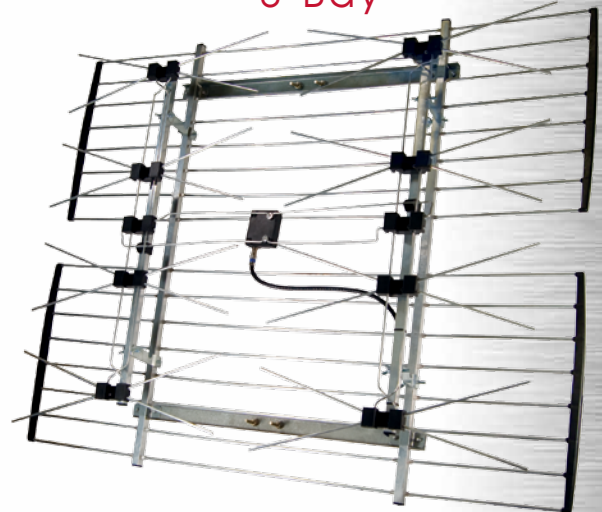

FEATURES & BENEFITS

- Designed and tested for high quality HDTV digital and UHF reception
- Easy installation - Unfold, mount, and connect
- Long lasting, durable design:
 - Heavy duty aluminum elements
 - UV stabilized plastics
 - 75 Ohm PC balun built into antenna
- Easily mounts to a traditional antenna mast (sold separately)
- Rooftop, eave, or wall mountable
- Transparent design

CEA¹ ANTENNA
SELECTOR COLOR

MD

- SM Small Multidirectional
- SD Small Directional
- MM Medium Multidirectional
- MD Medium Directional
- LM Large Multidirectional
- LD Large Directional

ULTRAtenna™ 4-Bay

CM-4221HD SPECIFICATIONS

Reception Range
Channels 14 thru 69, and HD Up to 45 miles

Antenna Size (L x W x H) 5.5 x 24.5 x 33 in.

Turning Radius 12.25 in.

CEA¹ LD

LD

EXTREMEtenna™ 8-Bay

CM-4228HD SPECIFICATIONS

Reception Range
Channels 7 thru 13, and HD Up to 45 miles

Channels 14 thru 69, and HD Up to 60 miles

Antenna Size (L x W x H) 5 x 49 x 33 in.

Turning Radius 24.5 in.

CEA¹ LD

Call 1.877.746.7261 or
Email sales@channelmaster.com
for more information